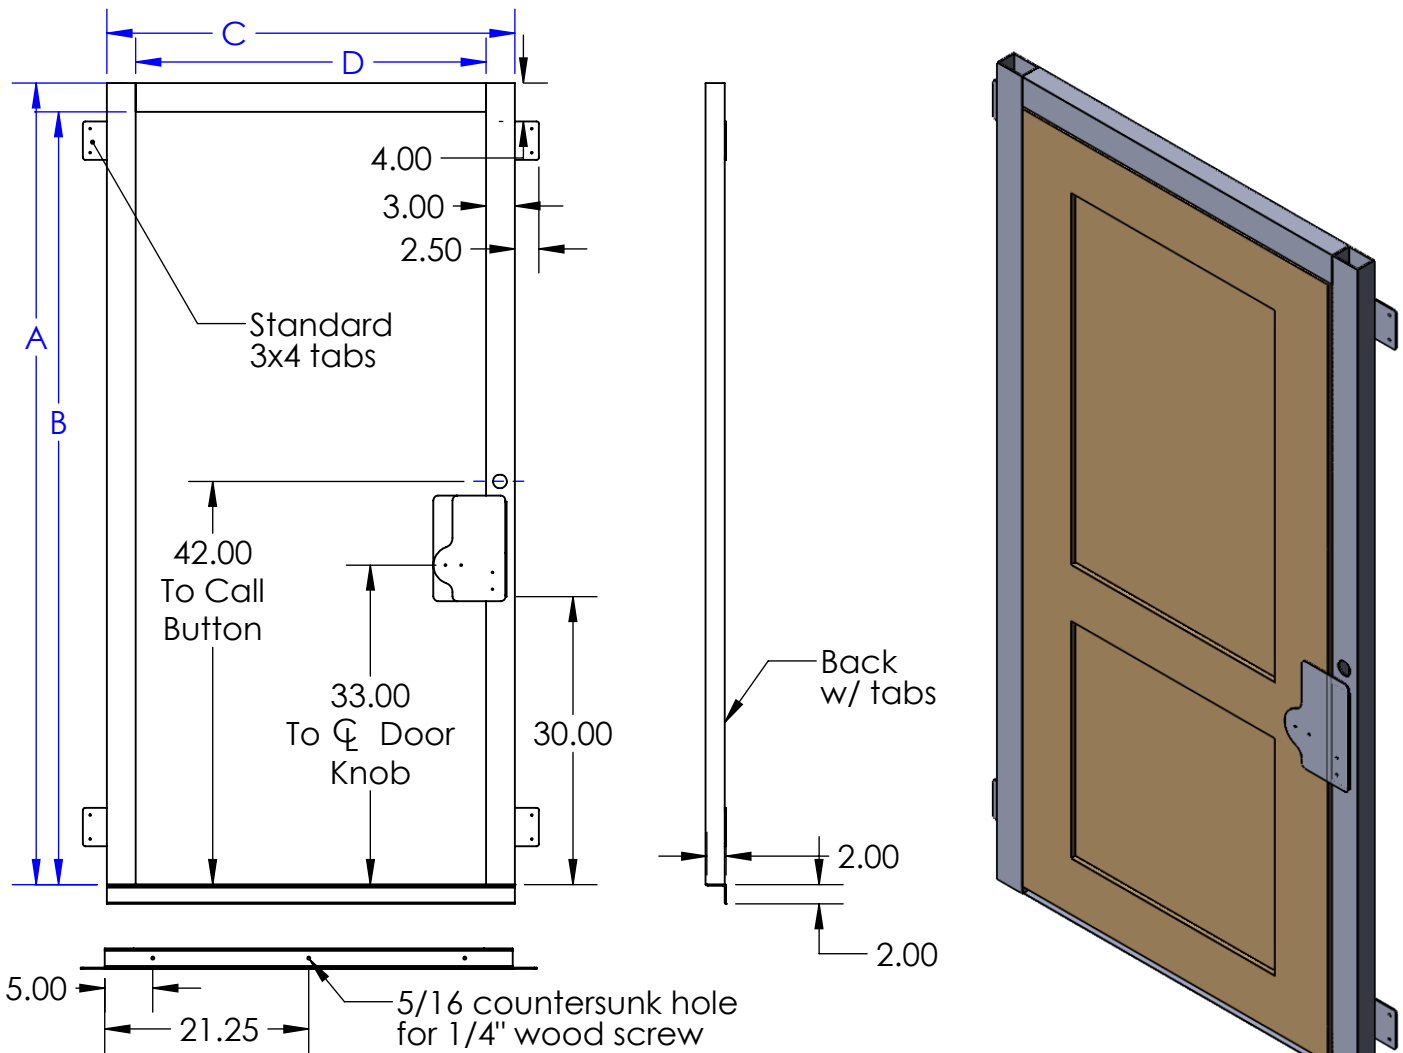

AmeriGlide Flush Mount Aluminum Door Jamb

Door Size	QTY
80x36	
84x36	
96x36	
80x32	
84x32	
96x32	
Swing	
RH	
LH	
Finish	
White	
Almond	

Door Size	Rough Open	A	B	C	D
36x80	44x84.5	83.75	80.75	42.5	36.5
36x84	44x88.5	87.75	84.75	42.5	36.5
36x96	44x100.5	99.75	96.75	42.5	36.5
32x80	40x84.5	83.75	80.75	38.5	32.5
32x84	40x88.5	87.75	84.75	38.5	32.5
32x96	40x100.5	99.75	96.75	38.5	32.5

32" or 36" wide door provided by others.
 Integrated self closing hinges and honeywell
 realign door lock with LED call button.
 Strike plate kit included with frame.

Recommended door thickness is 1 3/8" or 1 3/4"

RH Jamb Shown
 (Door Not Included)

**MINIMUM HOISTWAY
 WIDTH IS 54"**

1/2" Square Stock	
1/8x1.5 Flat Bar	

DO NOT SCALE DRAWING	NAME	DATE	PROJECT NAME	
	DRAWN	KSB	2-24-17	
APPROVAL STATUS:	PROPRIETARY AND CONFIDENTIAL		PROJECT LOCATION	
APPROVED	THE INFORMATION CONTAINED IN THIS DRAWING IS THE SOLE PROPERTY OF PRECISION LIFT INDUSTRIES, LLC. ANY REPRODUCTION IN PART OR AS A WHOLE WITHOUT THE WRITTEN PERMISSION OF PRECISION LIFT INDUSTRIES, LLC IS PROHIBITED.		COMMENTS:	
APPROVED AS NOTED			SIZE	DWG. NO.
REVISE AND RESUBMIT			A	
SIGNATURE	SCALE 1:16		REV. A	
			SHEET 1 OF 1	